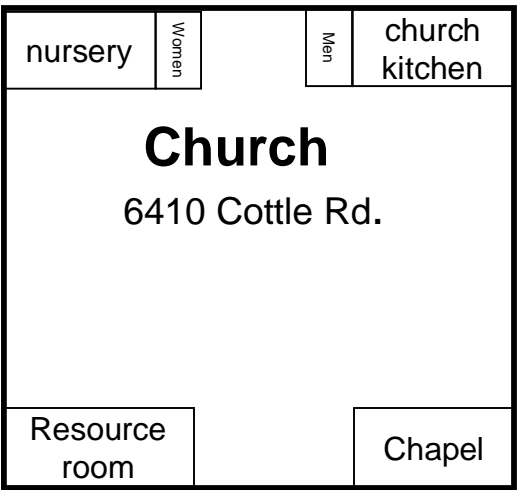

St. Julie Billiard Parish

Sullivan Center
386 St. Julie Dr.

Parish Office
366 St. Julie Dr

Father Jon's Back Yard

St. Julie Billiard Parish

Sullivan Center

386 St. Julie Dr.

Parish Office

366 St. Julie Dr

Father Jon's Back Yard