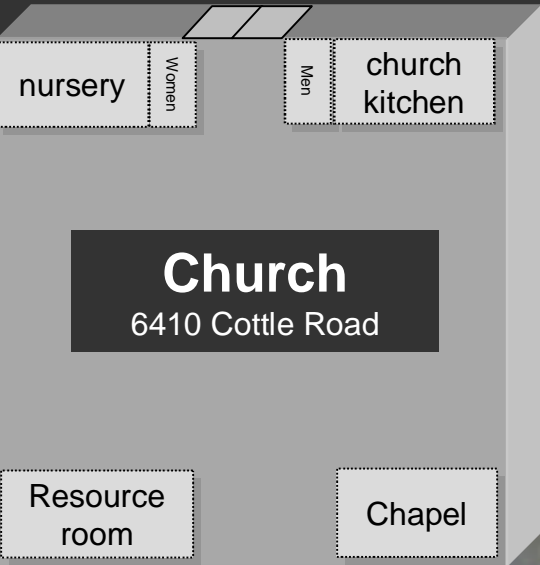

St. Julie Billiard Parish

Sullivan Center
386 St. Julie Dr.

Parish Office
366 St. Julie Dr

Father Jon's Back Yard

St. Julie Billiard Parish

Sullivan Center

386 St. Julie Dr.

Parish Office

366 St. Julie Dr

Father Jon's Back Yard